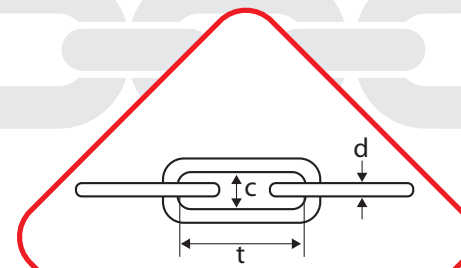

AREF

BOBINE CATENA FORZATINA

REELS CLOCK CHAIN

CODICE NICHELATA Code nickel plated	CODICE OTTONATA Code brass plated	CODICE PIOMBO Code lead color	DIAMETRO Diameter	PASSO Pitch	LARGHEZZA Width	LUNGHEZZA BOBINE Length reels
			mm	mm	mm	m
			d	t	c	
CF013FN1025N00B	CF013FN1025A00B	CF013FN1025P00B	1,30	8,00	2,50	25
CF015FN1025N00B	CF015FN1025A00B	CF015FN1025P00B	1,50	8,00	3,30	25